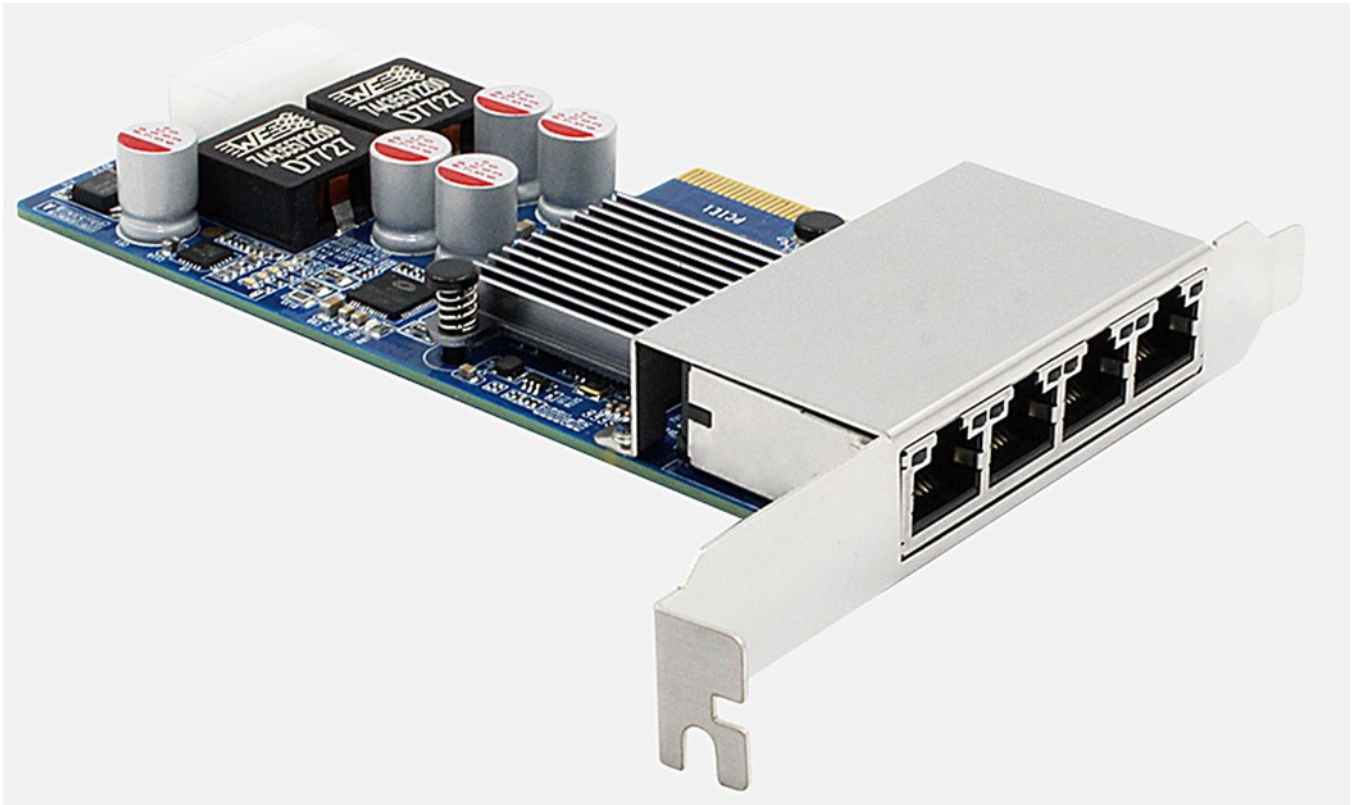

1ST-4PoE+350

4 Port Gigabit PoE+ Network Card
with Intel® i350 Ethernet Controller, 802.3at/af

Powered by Intel® i350 Series Ethernet controller, the 1ST-4PoE+350 is a power-saving riser card and has many enhanced performance features like checksum offloading, segmentation offloading, intelligent interrupt generation / interrupt throttling control and so on. These features can greatly improve network performance and reduce CPU utilization at the same time.

Measuring just 137mm x 66mm, its unibus multi-ethernet-port topology structure can largely reduce hardware resources and improve its compatibility compared to the use of multiple Ethernet cards.

Each port of the card is able to provide max. 25.5W power. From this feature users can benefit for instance in the machine vision field as it can supply power for a camera continuously in 24/7 operation while no other power cable is required.

- Intel® i350 Series Ethernet Controller
- PCIe x4 2.0
- Support 4x Independent Gigabit Ports
- Conform with IEEE802.3at/af (25.5W per Port) PoE+ Standard
- PoE Power Control feature for every Port
- 10/100/1000Mbps Self Adaptation Converting